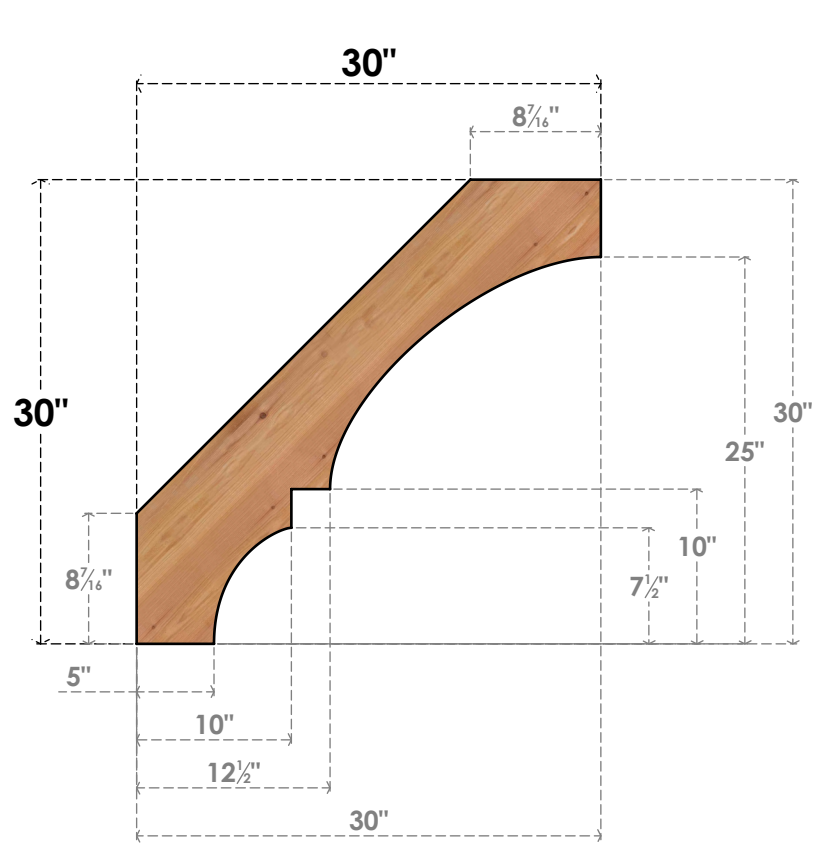

BRC04X30X30BOA00SWR

3 1/2"W X 30"D X 30"H BALBOA SMOOTH BRACE, WESTERN RED CEDAR

SIDE

FRONT

EKENA MILLWORK
 2300 WEST MAIN ST.
 CLARKSVILLE, TX 75426
 TOLL FREE: 866-607-0453
 WWW.EKENAMILLWORK.COM

NOTES

1. INSTALLATION TO BE COMPLETED IN ACCORDANCE WITH MANUFACTURER'S SPECIFICATIONS.
2. DRAWING MAY NOT BE TO SCALE
3. THIS DRAWING IS INTENDED FOR DESIGN AND PLANNING PURPOSES ONLY.
4. ALL INFORMATION CONTAINED HEREIN WAS CURRENT AT THE TIME OF DEVELOPMENT BUT MUST BE REVIEWED AND APPROVED BY THE PRODUCT MANUFACTURER TO BE CONSIDERED ACCURATE.
5. PRODUCTS ARE NOT KILN DRIED. THIS ITEM IS UNIQUE AND WILL CONTAIN THE NATURAL VARIATIONS THAT THE WOOD SPECIES OFFERS. THIS MAY RESULT IN VARIATIONS UP TO 1/4"