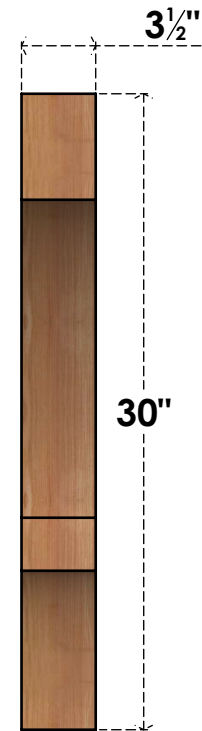

BRC04X30X30BOA00SWR

3 1/2"W X 30"D X 30"H BALBOA SMOOTH BRACE, WESTERN RED CEDAR

SIDE

FRONT

EKENA MILLWORK
 2300 WEST MAIN ST.
 CLARKSVILLE, TX 75426
 TOLL FREE: 866-607-0453
 WWW.EKENAMILLWORK.COM

NOTES

1. INSTALLATION TO BE COMPLETED IN ACCORDANCE WITH MANUFACTURER'S SPECIFICATIONS.
2. DRAWING MAY NOT BE TO SCALE
3. THIS DRAWING IS INTENDED FOR DESIGN AND PLANNING PURPOSES ONLY.
4. ALL INFORMATION CONTAINED HEREIN WAS CURRENT AT THE TIME OF DEVELOPMENT BUT MUST BE REVIEWED AND APPROVED BY THE PRODUCT MANUFACTURER TO BE CONSIDERED ACCURATE.
5. PRODUCTS ARE NOT KILN DRIED. THIS ITEM IS UNIQUE AND WILL CONTAIN THE NATURAL VARIATIONS THAT THE WOOD SPECIES OFFERS. THIS MAY RESULT IN VARIATIONS UP TO 1/4"